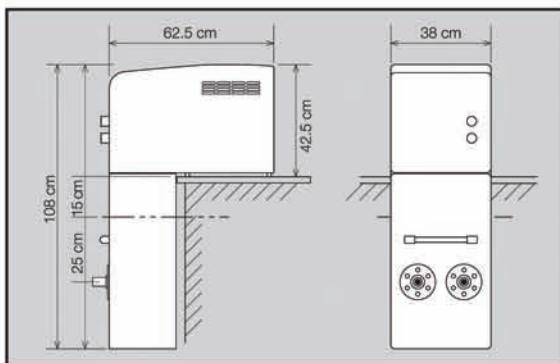

- A** Pump and controls enclosure approved for "Pool Zone" 1 (AS3136) mounting
- B** Air regulator to control volume of air bubbles in water flow
- C** Pneumatic button for ON/OFF switching
- D** Safety hand rail
- E** Swimjet flow and direction nozzles
- F** Pulsating massage hose (optional)